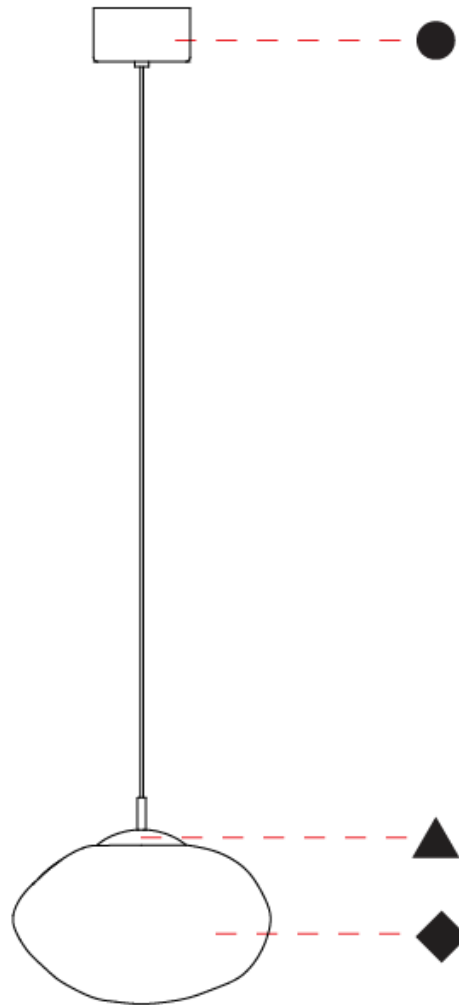

MARK - MONOPOINT SUSPENSION

D141314-

PROJECT _____

TYPE _____

SPECIFIER _____

QUANTITY _____

DATE _____

D