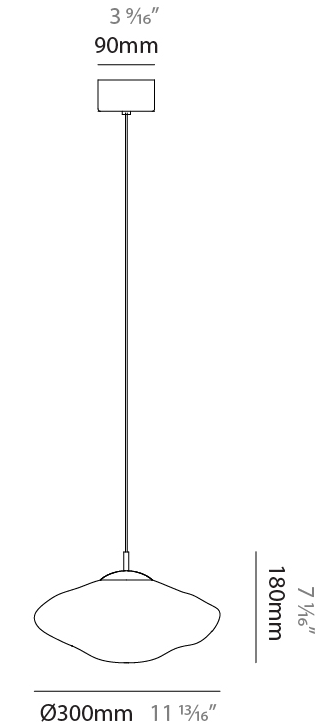

1. To build a product code in our configurator select the specify button on the base model # product page
2. To build a manual product code on this datasheet choose from the options listed below in blue font and add the suffix to the base model #

GENERAL

Series: Mark
Subseries: Mark - Monopoint
Partner: Cangini & Tucci
Division: Design
Installation: Suspension
Product Type: Pendant
Mounting Location: Ceiling

PHYSICAL

Shape: Oval
Diameter (mm): 300
Diameter (in): 11 ¹³/₁₆
Height (mm): 180
Height (in): 7 ¹/₁₆
Max. Overall Height (mm): 2180
Max. Overall Height (in): 85 ¹³/₁₆
Weight (kg): 1.20
Weight (lbs): 2.65
Fixture Finish: [AMB / BLK / BRZ / GLD / GRN / PNK / RGD / RUB / SKB / SMK / STE / TOB / TRA](#)
Holder Finish: CHR / BCR / MWH / MBK
Fixture Material: Glass / Metal
Primary Material: Glass - Borosilicate
Cable Details: 2000mm/78 3/4" Transparent Cable

ELECTRICAL

Lamp Type: LED
Input Wattage (W): 6
Dimming: Tri-Mode (Non-Dimming and Phase Dimming (120Vac only) and 0-10V Dimming)
Driver Included: Yes
Driver Location: Integrated
Driver Type: Constant Current - Universal
Driver Class: Class 2
Input Voltage (V): 120
Constant Current (MA): 500mA

LED

Number of LEDs: 1
Color Temperature (°K): [2700 / 3000](#)
Nominal Lumen (lm): 866
CRI: >95 CRI
Efficacy (lm/w): 144
Lamp Life (hrs): 50000

OPTICAL

RATINGS AND CERTIFICATIONS

Certified By: Certified for North American Standards
IP rating: IP20

PROJECT
TYPE
SPECIFIER
QUANTITY
DATE