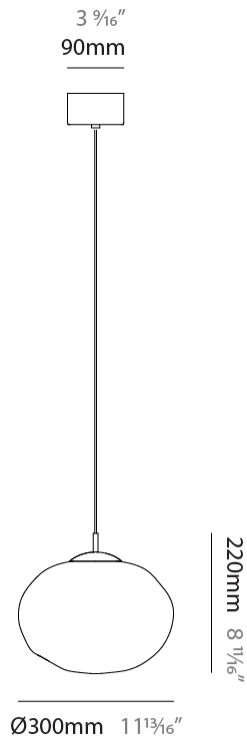

1. To build a product code in our configurator select the specify button on the base model # product page
2. To build a manual product code on this datasheet choose from the options listed below in blue font and add the suffix to the base model #

GENERAL

Series: Mark
Subseries: Mark - Monopoint
Partner: Cangini & Tucci
Division: Design
Installation: Suspension
Product Type: Pendant
Mounting Location: Ceiling

PHYSICAL

Shape: Oval
Diameter (mm): 250
Diameter (in): 9 ¹³/₁₆
Height (mm): 220
Height (in): 8 ¹¹/₁₆
Max. Overall Height (mm): 2220
Max. Overall Height (in): 86 ⁵/₈
Weight (kg): 1.20
Weight (lbs): 2.65
Fixture Finish: [AMB / BLK / BRZ / GLD / GRN / PNK / RGD / RUB / SKB / SMK / STE / TOB / TRA](#)
Holder Finish: CHR / BCR / MWH / MBK
Fixture Material: Glass / Metal
Primary Material: Glass - Borosilicate
Cable Details: 2000mm/78 3/4" Transparent Cable

ELECTRICAL

Lamp Type: LED
Input Wattage (W): 6
Dimming: Tri-Mode (Non-Dimming and Phase Dimming (120Vac only) and 0-10V Dimming)
Driver Included: Yes
Driver Location: Integrated
Driver Type: Constant Current - Universal
Driver Class: Class 2
Input Voltage (V): 120
Constant Current (MA): 500mA

LED

Number of LEDs: 1
Color Temperature (°K): [2700 / 3000](#)
Nominal Lumen (lm): 866
CRI: >95 CRI
Efficacy (lm/w): 144
Lamp Life (hrs): 50000

OPTICAL

RATINGS AND CERTIFICATIONS

Certified By: Certified for North American Standards
IP rating: IP20