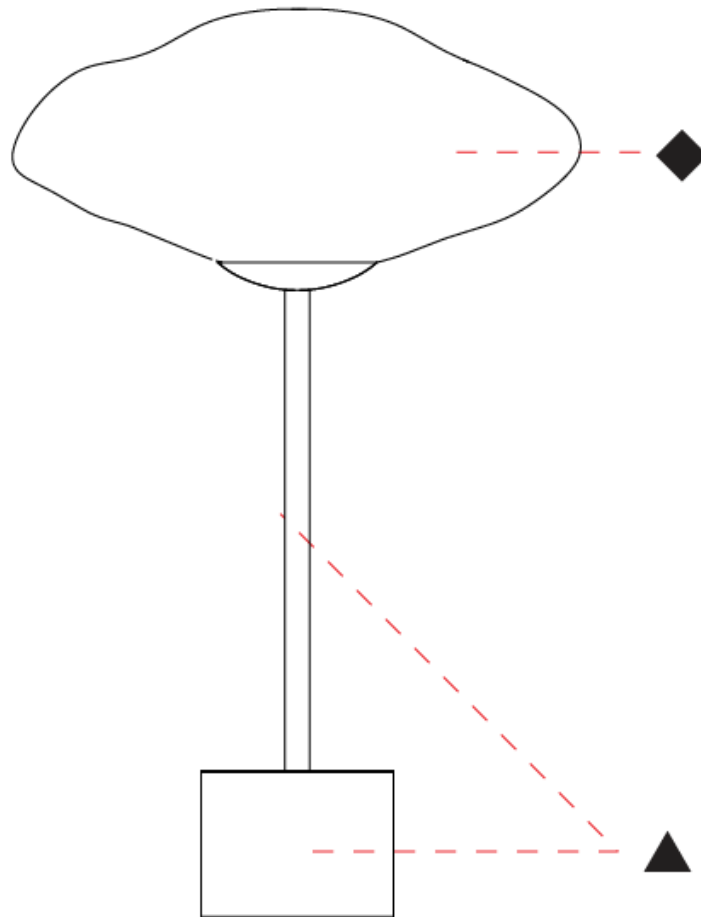

D144051-

PROJECT
TYPE
SPECIFIER
QUANTITY
DATE

D