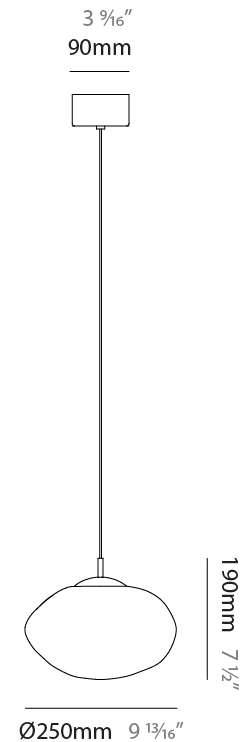

GENERAL

Series: Mark
Subseries: Mark - Monopoint
Partner: Cangini & Tucci
Division: Design
Installation: Suspension
Product Type: Pendant
Mounting Location: Ceiling

PHYSICAL

Shape: Oval
Diameter (mm): 250
Diameter (in): 9 ¹³/₁₆
Height (mm): 190
Height (in): 7 ¹/₂
Max. Overall Height (mm): 2190
Max. Overall Height (in): 8 ³/₄
Weight (kg): 1.20
Weight (lbs): 2.65
Diffuser: Glass
Fixture Finish: [AMB / BLK / BRZ / GLD / GRN / PNK / RGD / RUB / SKB / SMK / STE / TOB / TRA](#)
Holder Finish: [CHR / BCR / MWH / MBK](#)
Fixture Material: Glass / Metal
Primary Material: Glass - Borosilicate
Cable Details: 2000mm/78 3/4" Transparent Cable

ELECTRICAL

Lamp Type: LED
Input Wattage (W): 6
Dimming: Tri-Mode (Non-Dimming and Phase Dimming (120Vac only) and 0-10V Dimming)
Driver Included: Yes
Driver Location: Integrated
Driver Type: Constant Current - Universal
Driver Class: Class 2
Input Voltage (V): 120
Constant Current (MA): 500mA

LED

Number of LEDs: 1
Color Temperature (°K): [2700 / 3000](#)
Nominal Lumen (lm): 866
CRI: >95 CRI
Efficacy (lm/w): 144
Lamp Life (hrs): 50000

OPTICAL

RATINGS AND CERTIFICATIONS

Certified By: Certified for North American Standards
IP rating: IP20

PROJECT
TYPE
SPECIFIER
QUANTITY
DATE