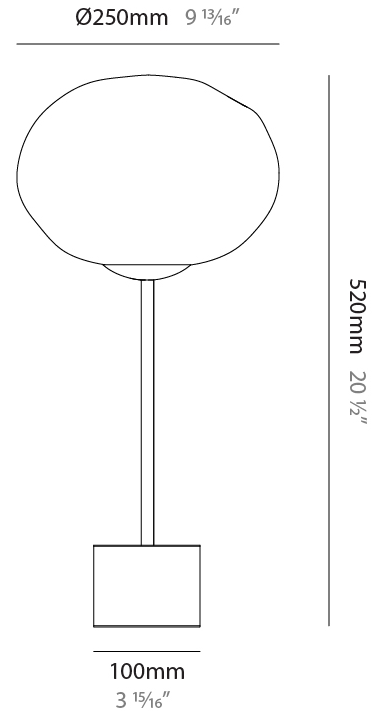

MARK PORTABLE

D144049-

base number   Color   Finish   Finish
Temperature   Options   Options

1. To build a product code in our configurator select the specify button on the base model # product page
2. To build a manual product code on this datasheet choose from the options listed below in blue font and add the suffix to the base model #

GENERAL

Series: Mark
Partner: Cangini & Tucci
Division: Design
Installation: Portable
Product Type: Table
Mounting Location: Table

PHYSICAL

Shape: Round
Diameter (mm): 250
Diameter (in): 9 ¹³/₁₆
Height (mm): 520
Height (in): 20 ¹/₂
Weight (kg): 6.50
Weight (lbs): 14.33
Fixture Finish: AMB / BLK / BRZ / GLD / GRN / PNK / RGD / RUB / SKB / SMK / STE / TOB / TRA
Holder Finish: SGD / SBK
Fixture Material: Glass / Metal
Primary Material: Glass - Borosilicate
Cable Details: 2000mm/78 3/4" Transparent Cable

ELECTRICAL

Lamp Type: LED
Input Wattage (W): 6
Dimming: Tri-Mode (Non-Dimming and Phase Dimming (120Vac only) and 0-10V Dimming)
Driver Included: Yes
Driver Location: Integrated
Driver Type: Constant Current - Universal
Driver Class: Class 2
Input Voltage (V): 120
Constant Current (MA): 500mA

LED

Number of LEDs: 1
Color Temperature (°K): 2700 / 3000
Nominal Lumen (lm): 866
CRI: >95 CRI
Lamp Life (hrs): 50000

OPTICAL

RATINGS AND CERTIFICATIONS

Certified By: Certified for North American Standards
IP rating: IP20

PROJECT
TYPE
SPECIFIER
QUANTITY
DATE